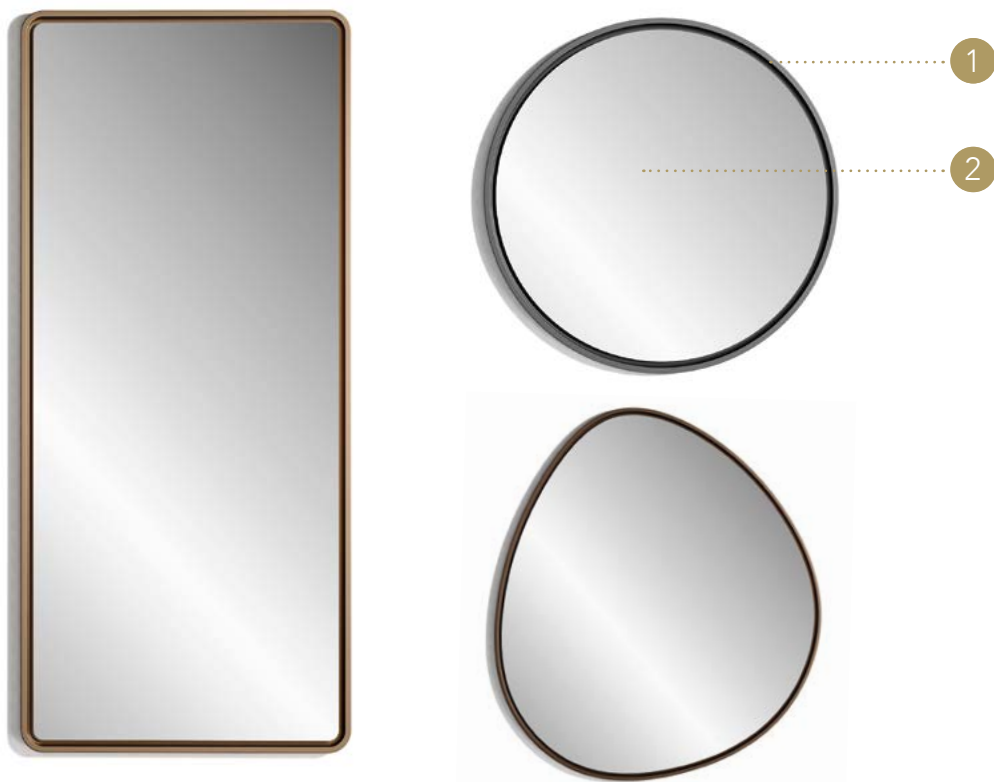

# OH FRAME SPECCHIO

Design · Tulczinsky

## CORNICE FRAME | 1

Legno  
Wood

finitura/finish

100M Bronze  
100M Bronze

104M Ottone satinato  
104M Satin brass

105M Ottone dark satinato  
105M Satin dark brass

101M Titanium satinato  
101M Satin titanium

## SPECCHIO MIRROR | 2

Vetro  
Glass

sp./thick 5 mm.  
bisello/bevel 10 mm.

Specchio extrachiaro  
Extra clear mirror

**OPTIONAL** | - Illuminazione Led  
- Led lighting