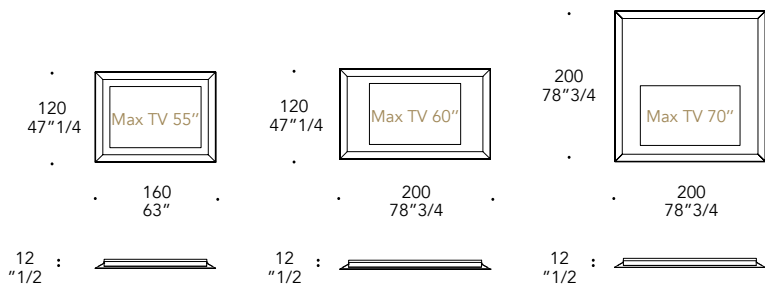

# PRISMA SPECCHIO TV

Design · Reflex

1

2

Per TV spessore max. 7 cm.  
For TV with maximum thickness 7 cm.

Rectangular 160

Rectangular 200

Square 200

## SPECCHIO MIRROR | 1

Vetro  
Glass

sp./thick 5 mm.  
bisello/bevel 45°

Supersilver serigrafia nera  
Black serigraph supersilver